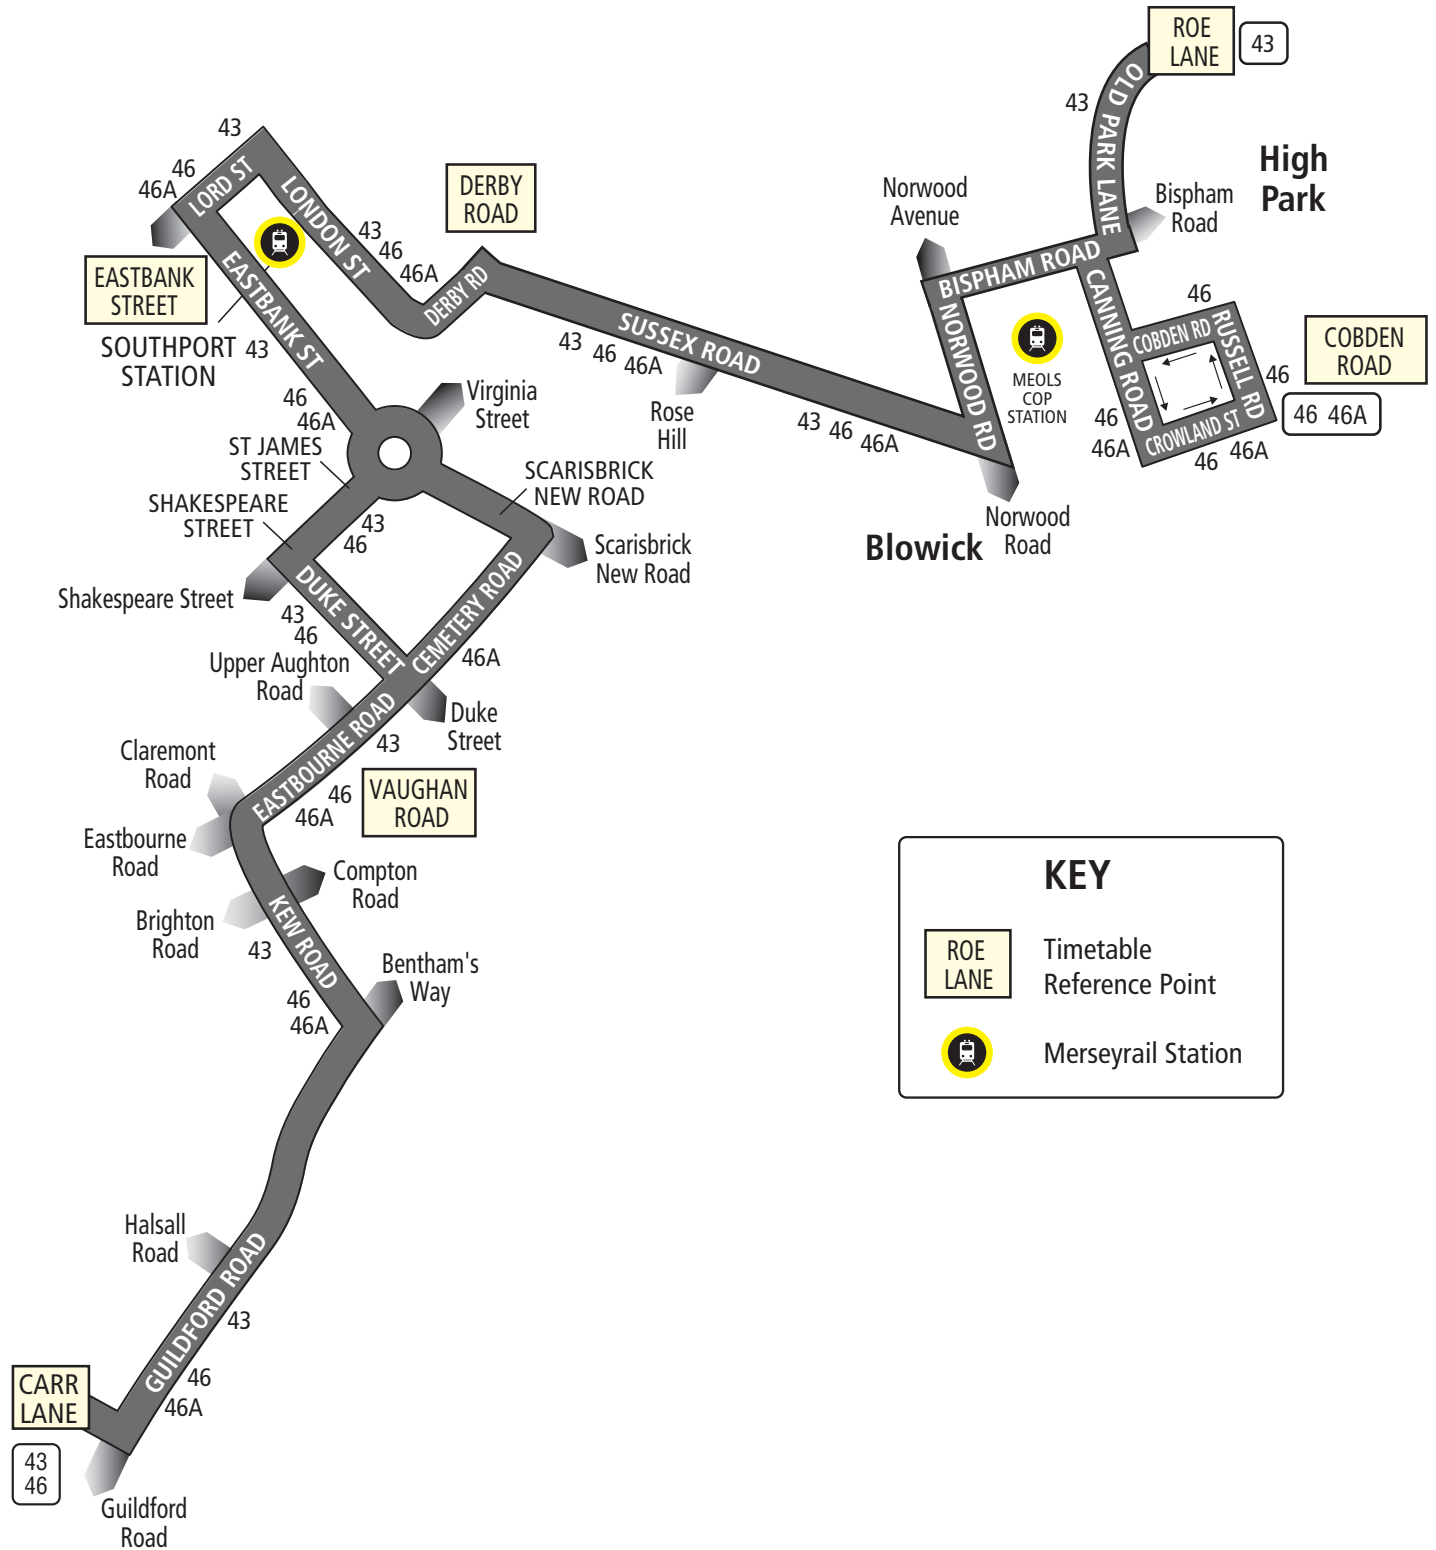

Routes 43: Carr Lane - High Park
Routes 46, 46A: Carr Lane - Russell Road

Route 46A starts at Formby.
Route 46A does not serve Carr Lane.