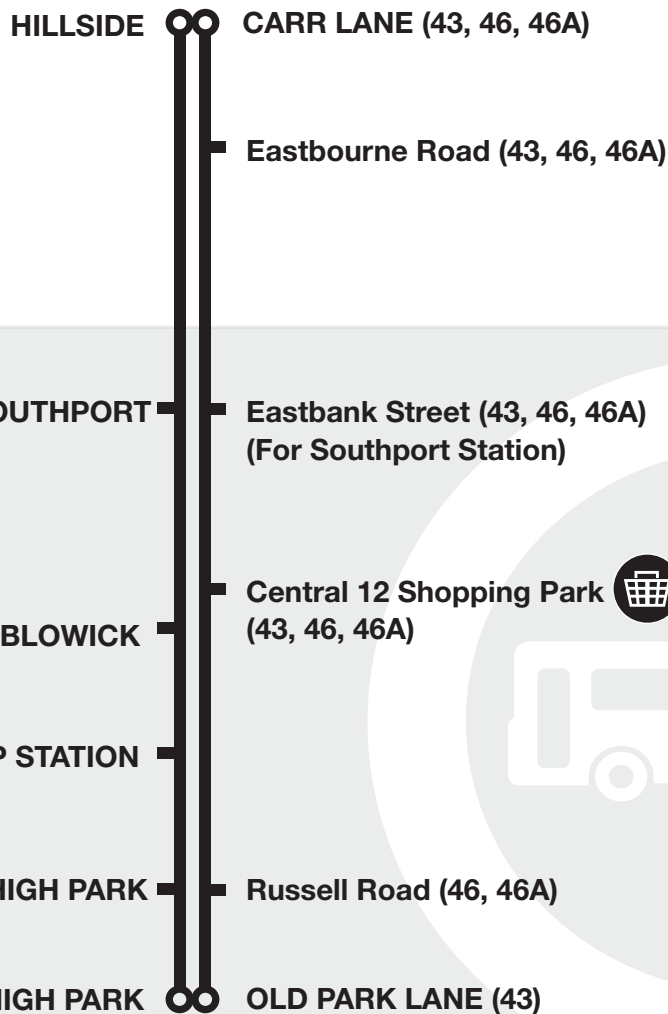

Bus times

43 46 46A

Carr Lane - High Park Carr Lane - Russell Road